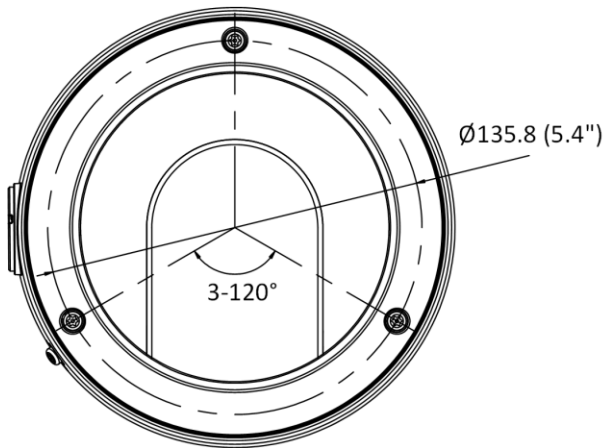

▪ Dimension

Unit: mm (inch)